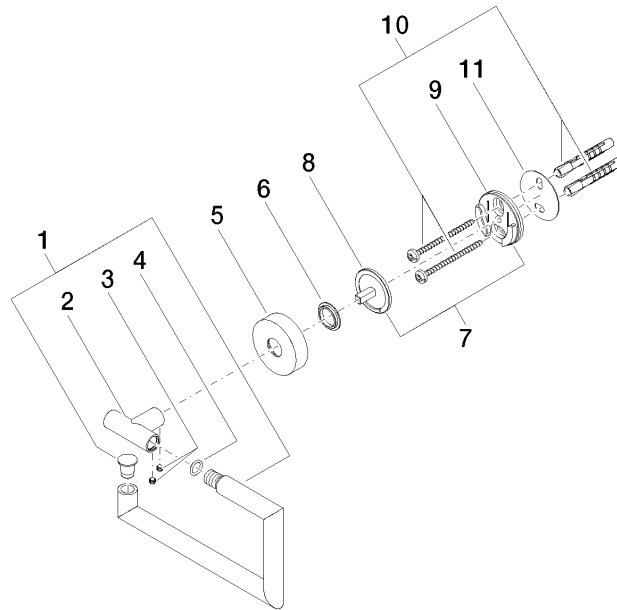

83 500 979

- width 150mm
- height 95 mm
- rosette Ø 40 mm
- 40mm projection

Fits: LISSÉ, META

	Chrome	83 500 979-00
	Brushed Platinum	83 500 979-06
	Dark Chrome	83 500 979-19
	Light Gold	83 500 979-26
	Brushed Light Gold	83 500 979-27
	Matte Black	83 500 979-33
	Brushed Bronze	83 500 979-42
	Brushed Champagne (22kt Gold)	83 500 979-46
	Champagne (22kt Gold)	83 500 979-47
	Brushed Chrome	83 500 979-93
	Brushed Dark Platinum	83 500 979-99

83 500 979

mm [inches]

83 500 979

Parts for other finishes can be found here: [Brushed](#)
[Platinum](#)

Spare parts list

No.	Item Number	Name	Quantity used	Delivery time
1	90 28 22 626 00-00	holder	1	10
2	05 17 97 561 01-00	holder	1	10
3	90 31 11 038 00 90	pin	2	2
4	90 14 10 060 00 90	seal	1	2
5	08 27 97 500-00	rosette	1	10
6	08 30 11 516 90	ring	1	2
7	05 17 97 501 01 90	fixing set	1	2
8	08 17 97 559 90	holder	1	2
9	08 17 97 501 07	holder	1	2
10	05 30 31 025 00 90	fixing set	1	2
11	05 30 11 519 00 90	disc	1	2