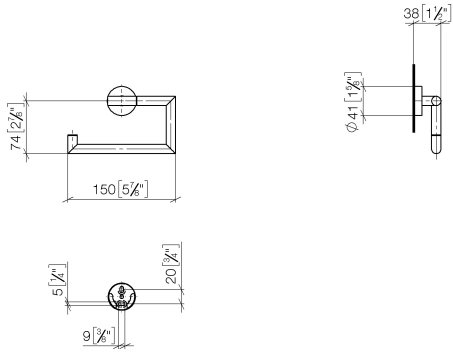

83 500 979

- width 150mm
- height 95 mm
- rosette Ø 40 mm
- 40mm projection

Fits: LISSÉ, META

	Chrome	83 500 979-00
	Brushed Platinum	83 500 979-06
	Dark Chrome	83 500 979-19
	Light Gold	83 500 979-26
	Brushed Light Gold	83 500 979-27
	Matte Black	83 500 979-33
	Brushed Bronze	83 500 979-42
	Brushed Champagne (22kt Gold)	83 500 979-46
	Champagne (22kt Gold)	83 500 979-47
	Brushed Chrome	83 500 979-93
	Brushed Dark Platinum	83 500 979-99

83 500 979

mm [inches]

83 500 979

Parts for other finishes can be found here: [Brushed](#)
[Platinum](#)

Spare parts list

No.	Item Number	Name	Quantity used	Delivery time
1	90 28 22 626 00-00	holder	1	10
2	05 17 97 561 01-00	holder	1	10
3	90 31 11 038 00 90	pin	2	2
4	90 14 10 060 00 90	seal	1	2
5	08 27 97 500-00	rosette	1	10
6	08 30 11 516 90	ring	1	2
7	05 17 97 501 01 90	fixing set	1	2
8	08 17 97 559 90	holder	1	2
9	08 17 97 501 07	holder	1	2
10	05 30 31 025 00 90	fixing set	1	2
11	05 30 11 519 00 90	disc	1	2